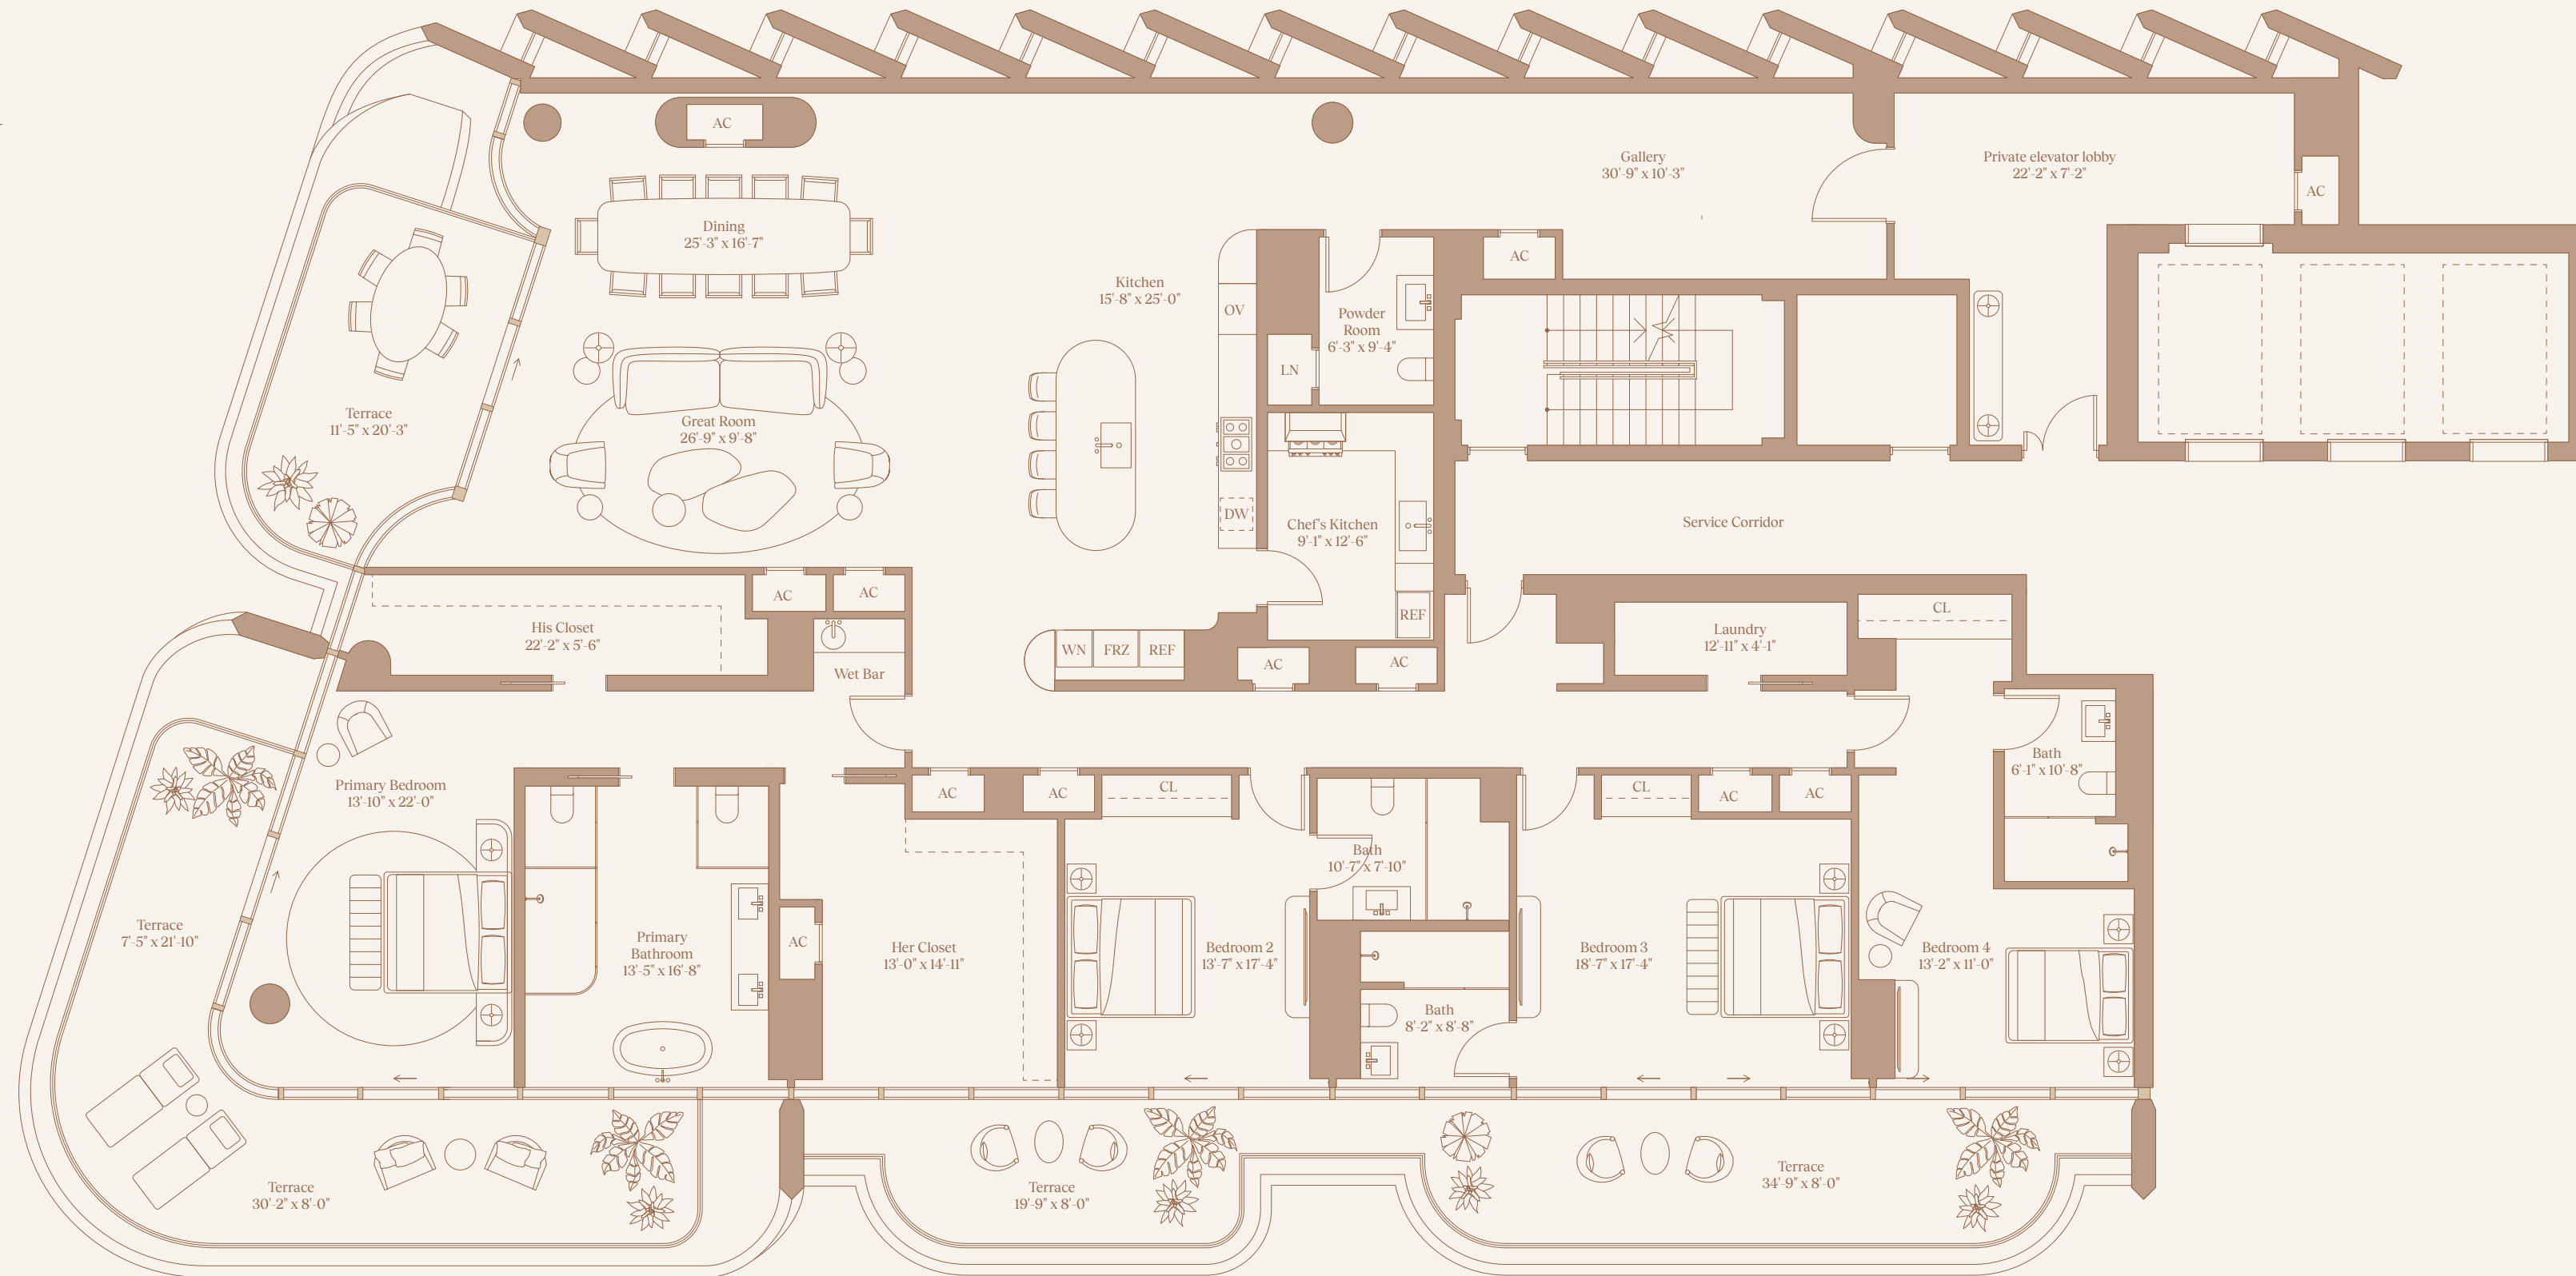

Total Interior
 5,087.80 FT² / 472.67 M²

Total Exterior
 1,075.30 FT² / 99.90 M²

ATLANTIC OCEAN

THE
DELMORE
 SURFSIDE MIAMI

RESIDENCE 501

5 Bedroom
 5.5 Bathroom

Total Interior
 6,924.12 FT² / 643.27 M²

Total Exterior
 1,073.09 FT² / 99.69 M²

RESIDENCE 901

5 Bedroom
 5.5 Bathroom

Total Interior
 7,027.45 FT² / 652.87 M²

Total Exterior
 1,050.72 FT² / 97.62 M²

COLLINS AVE

OCEAN

ATLANTIC OCEAN

RESIDENCE 904

4 Bedroom

4.5 Bathroom

Total Interior

5,251.81 FT² / 487.91 M²

Total Exterior

1,273.62 FT² / 118.32 M²

ATLANTIC OCEAN

COLLINS AVE

OCEAN