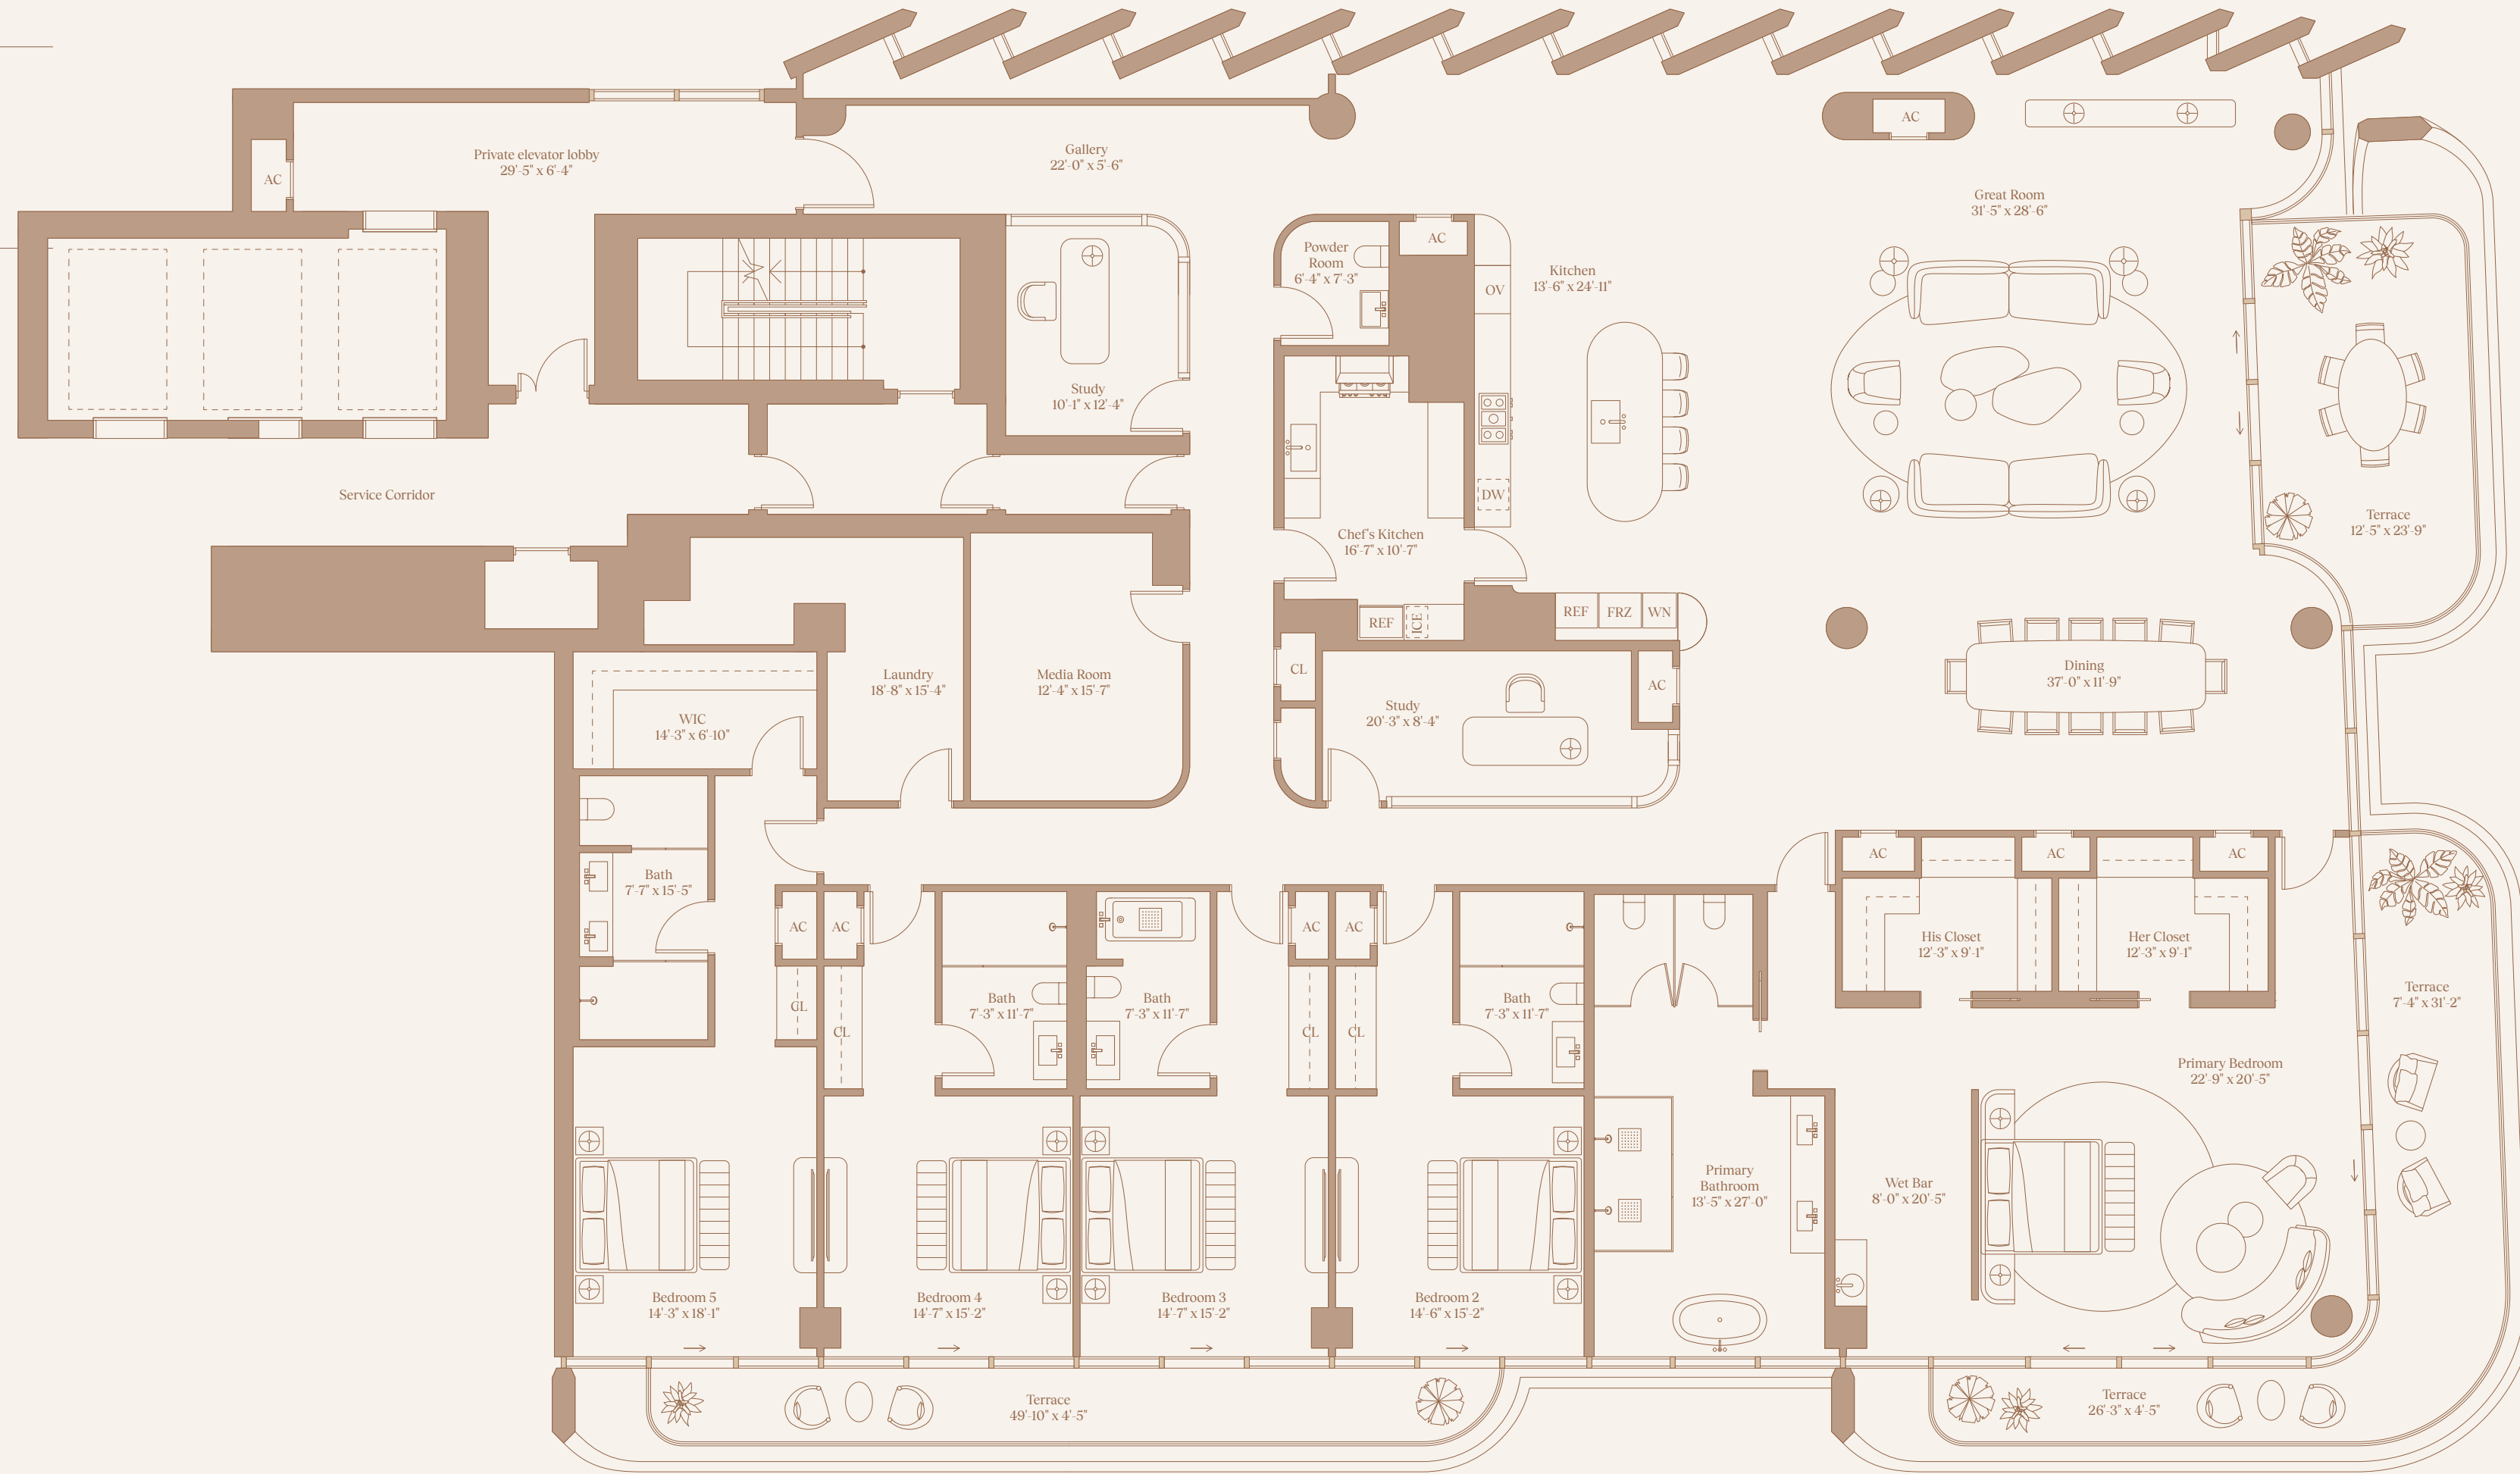

RESIDENCE 202

5 Bedroom
 5.5 Bathroom

Total Interior
 7,574.29 FT² / 703.67 M²

Total Exterior
 960.08 FT² / 89.19 M²

ATLANTIC OCEAN

RESIDENCE 303

4 Bedroom

4.5 Bathroom

Total Interior
 5,087.80 FT² / 472.67 M²

Total Exterior
 1,075.30 FT² / 99.90 M²

ATLANTIC OCEAN

THE
DELMORE
 SURFSIDE MIAMI

RESIDENCE 501

5 Bedroom
 5.5 Bathroom

Total Interior
 6,924.12 FT² / 643.27 M²

Total Exterior
 1,073.09 FT² / 99.69 M²

COLLINS AVE

OCEAN

ATLANTIC OCEAN

RESIDENCE 604

4 Bedroom

4.5 Bathroom

Total Interior

6,110.57 FT² / 567.69 M²

ATLANTIC OCEAN

RESIDENCE 803

4 Bedroom

4.5 Bathroom

Total Interior
 5,087.80 FT² / 472.67 M²

Total Exterior
 948.97 FT² / 88.16 M²

ATLANTIC OCEAN

THE
DELMORE
 SURFSIDE MIAMI