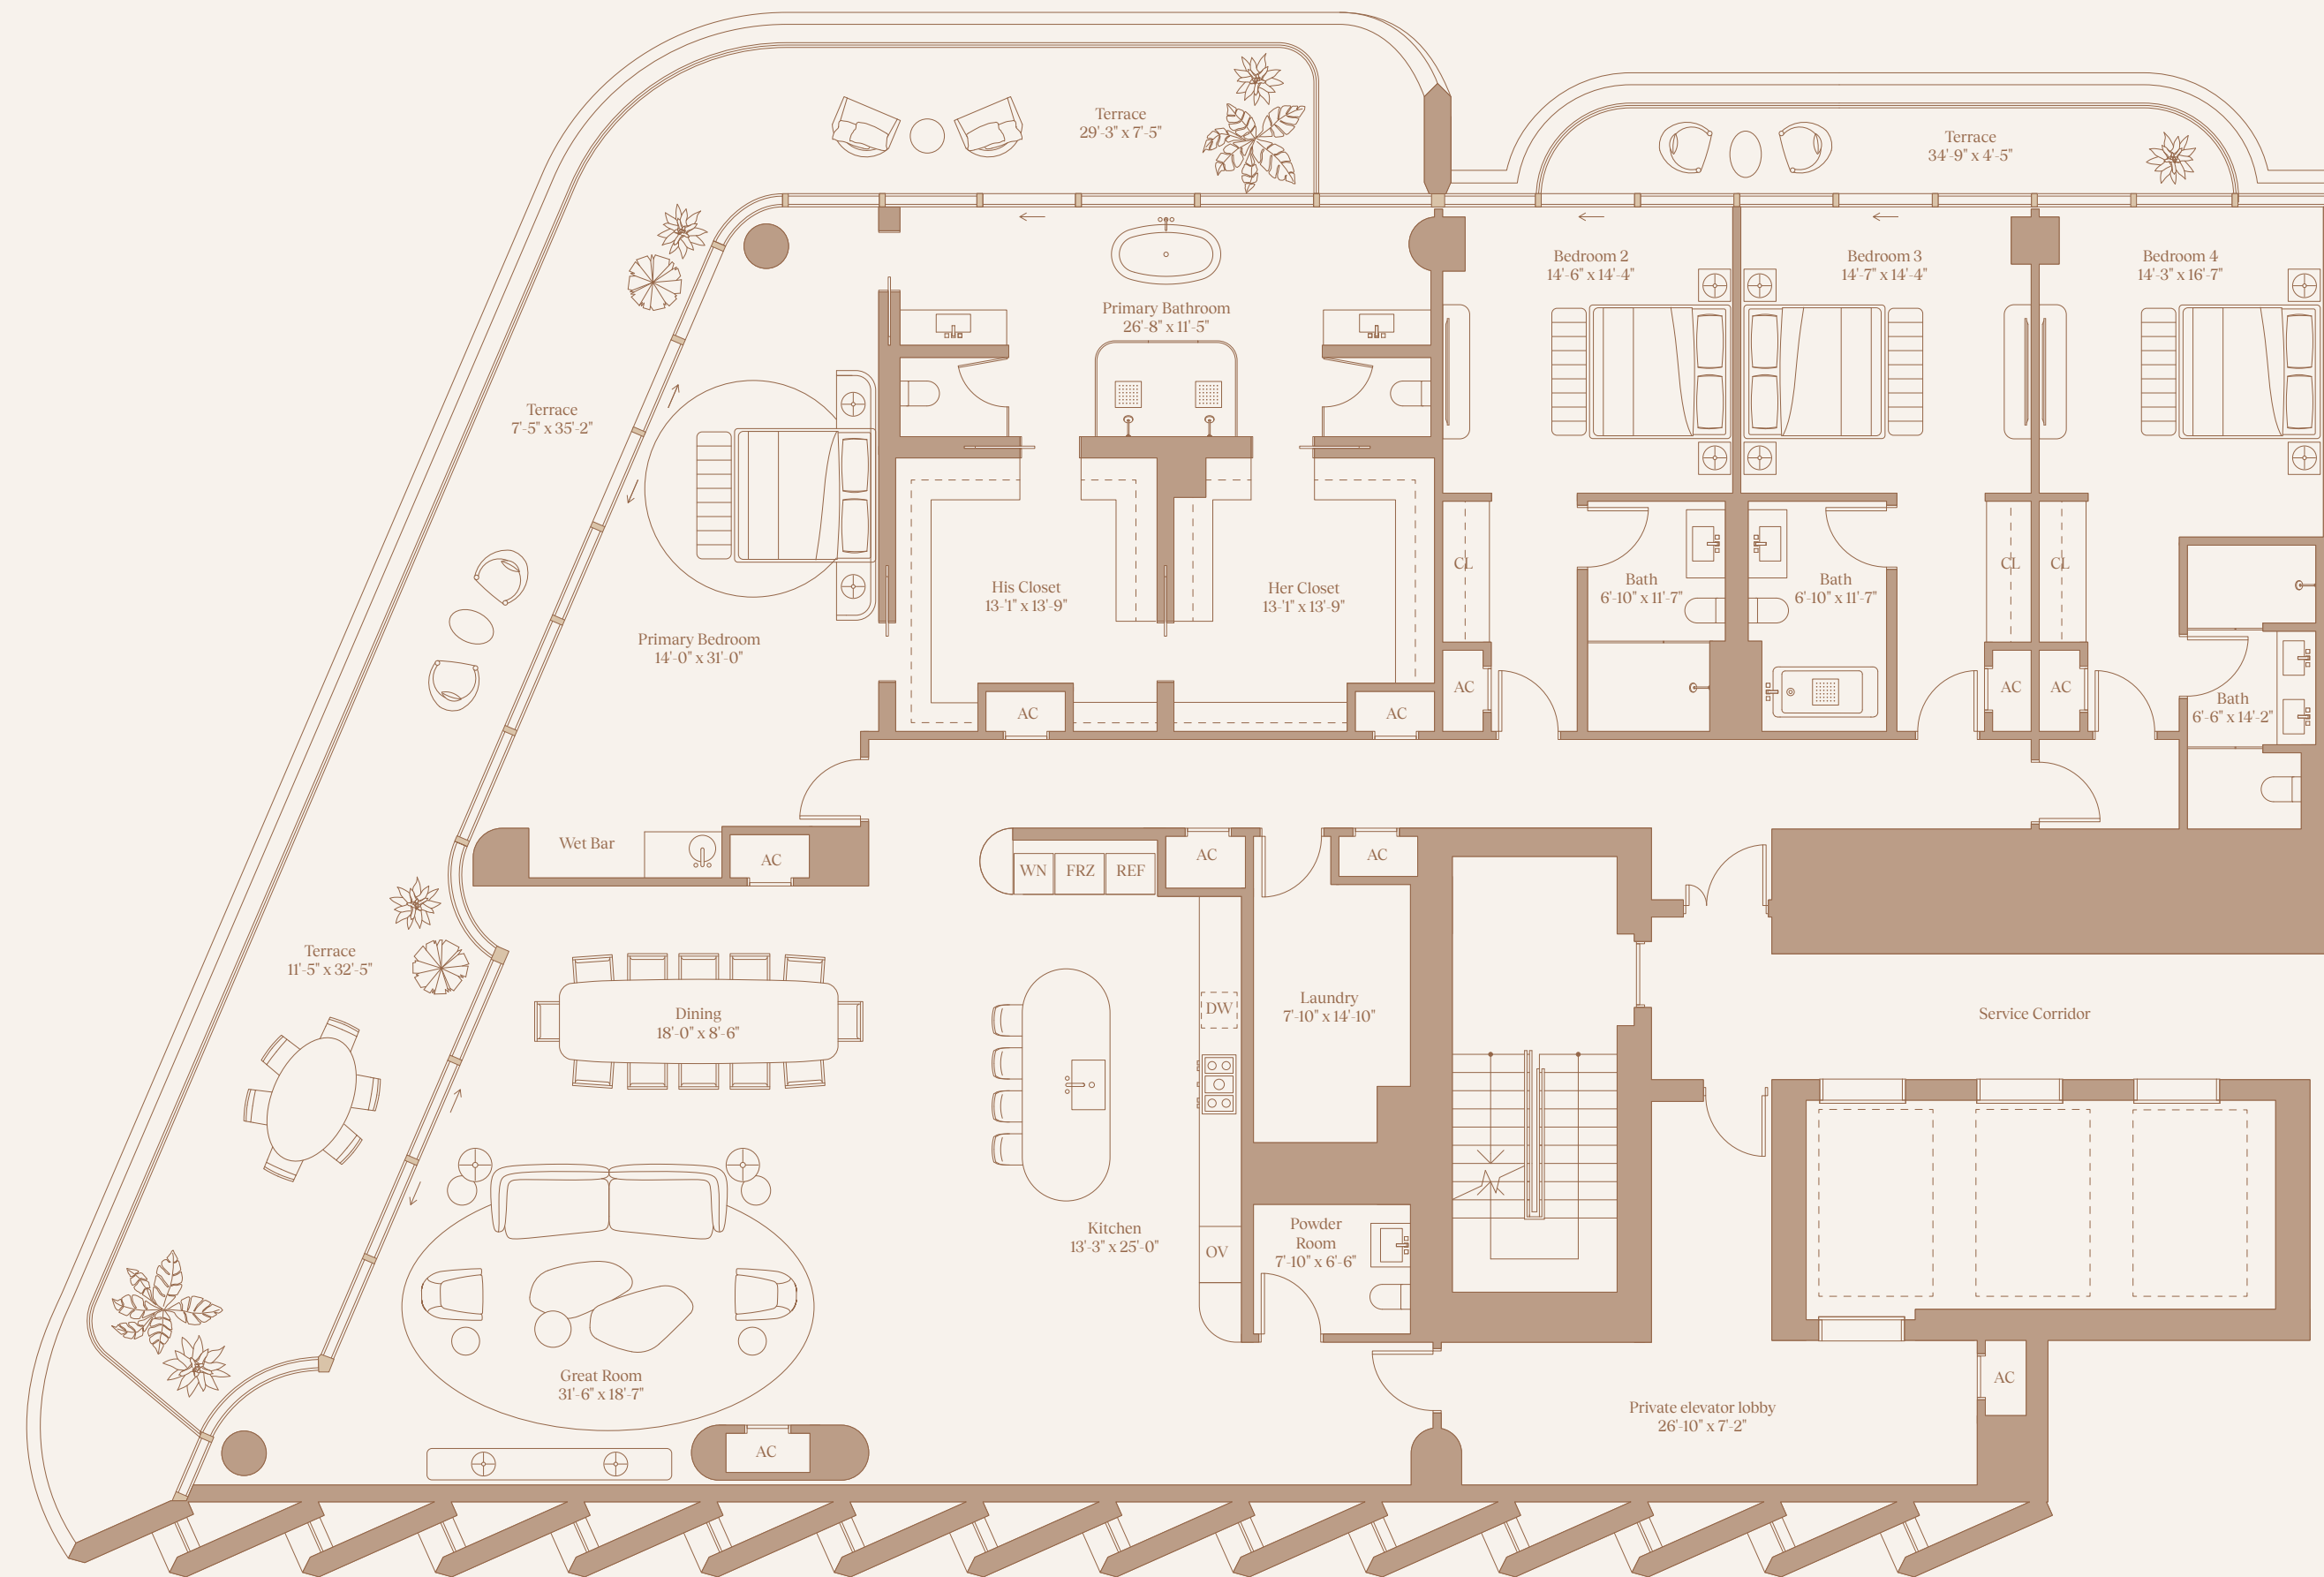

RESIDENCE 202

5 Bedroom
 5.5 Bathroom

Total Interior
 7,574.29 FT² / 703.67 M²

Total Exterior
 960.08 FT² / 89.19 M²

ATLANTIC OCEAN

RESIDENCE 303

4 Bedroom

4.5 Bathroom

Total Interior
 5,087.80 FT² / 472.67 M²

Total Exterior
 1,075.30 FT² / 99.90 M²

ATLANTIC OCEAN

THE
DELMORE
 SURFSIDE MIAMI

RESIDENCE 501

5 Bedroom
 5.5 Bathroom

Total Interior
 6,924.12 FT² / 643.27 M²

Total Exterior
 1,073.09 FT² / 99.69 M²

COLLINS AVE

OCEAN

ATLANTIC OCEAN

RESIDENCE 604

4 Bedroom

4.5 Bathroom

Total Interior

6,110.57 FT² / 567.69 M²

ATLANTIC OCEAN

RESIDENCE 803

4 Bedroom

4.5 Bathroom

Total Interior
 5,087.80 FT² / 472.67 M²

Total Exterior
 948.97 FT² / 88.16 M²

ATLANTIC OCEAN

THE
DELMORE
 SURFSIDE MIAMI