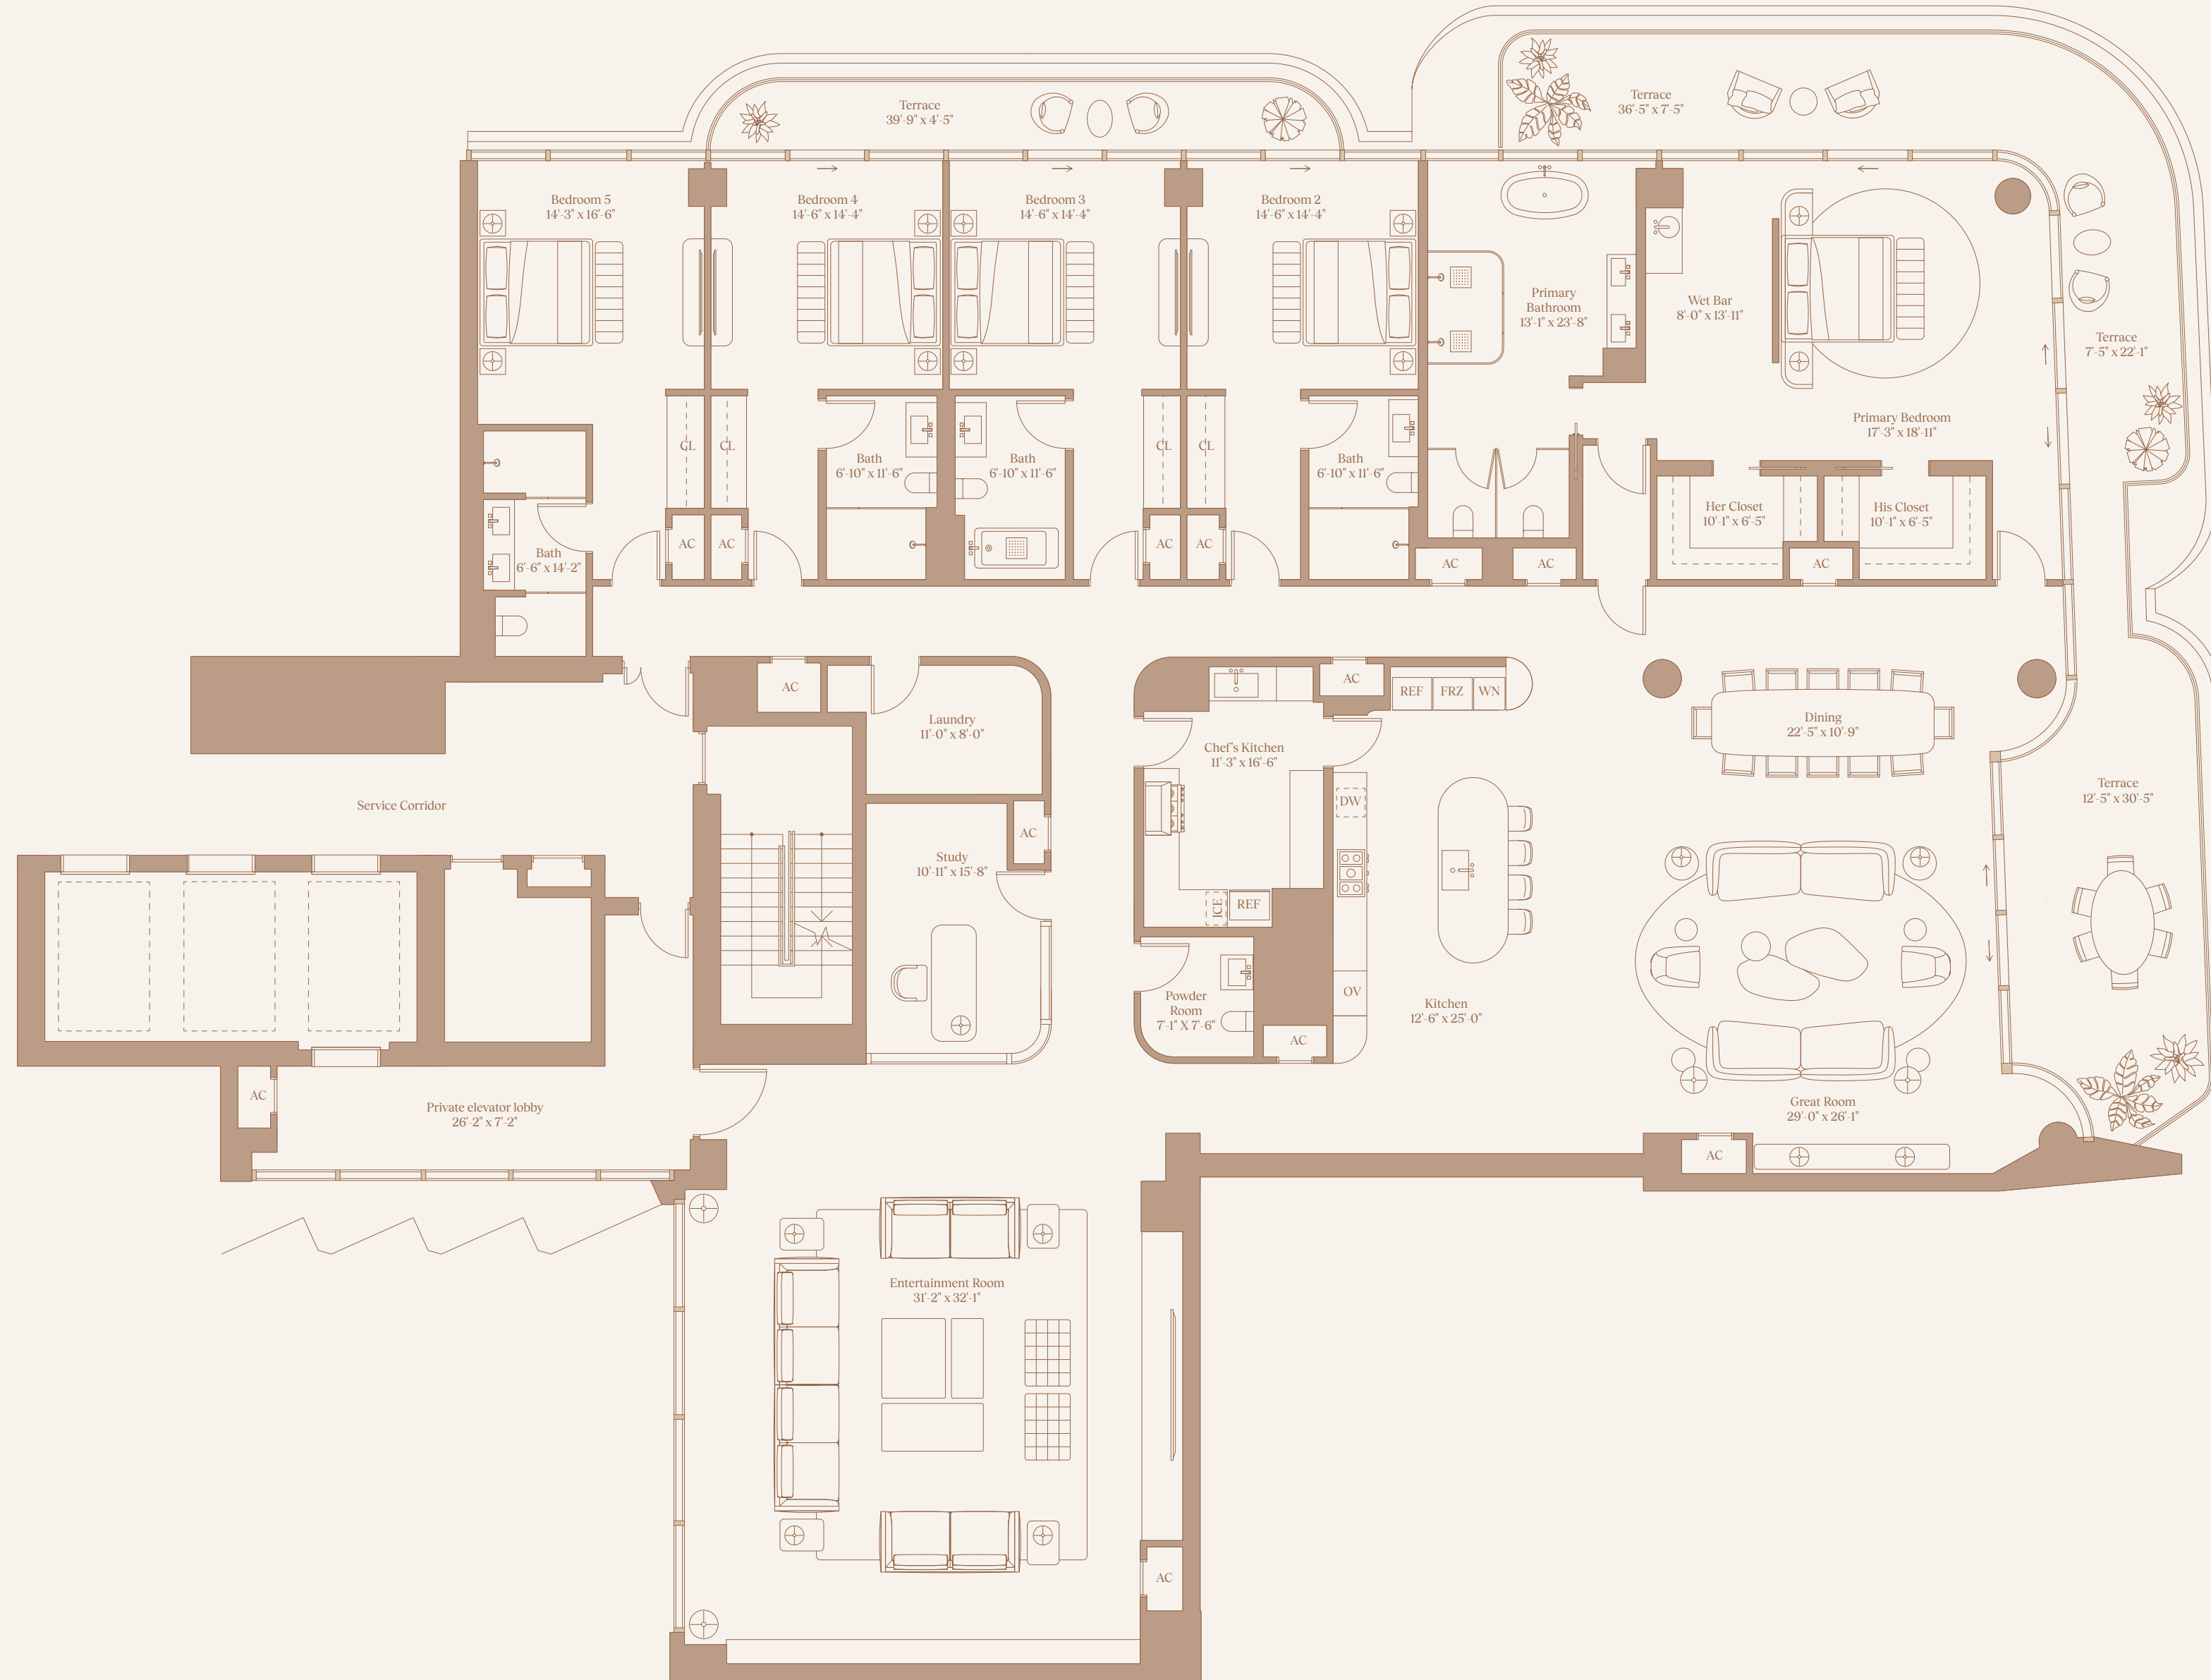

RESIDENCE 202

5 Bedroom
 5.5 Bathroom

Total Interior
 7,574.29 FT² / 703.67 M²

Total Exterior
 960.08 FT² / 89.19 M²

ATLANTIC OCEAN

RESIDENCE 303

4 Bedroom

4.5 Bathroom

Total Interior
 5,087.80 FT² / 472.67 M²

Total Exterior
 1,075.30 FT² / 99.90 M²

ATLANTIC OCEAN

THE
DELMORE
 SURFSIDE MIAMI

RESIDENCE 501

5 Bedroom
 5.5 Bathroom

Total Interior
 6,924.12 FT² / 643.27 M²

Total Exterior
 1,073.09 FT² / 99.69 M²

COLLINS AVE

OCEAN

ATLANTIC OCEAN

RESIDENCE 604

4 Bedroom

4.5 Bathroom

Total Interior

6,110.57 FT² / 567.69 M²

Total Exterior

1,533.16 FT² / 142.44 M²

ATLANTIC OCEAN

THE
DELMORE
 SURFSIDE MIAMI

RESIDENCE 702

5 Bedroom
 5.5 Bathroom

Total Interior
 8,723.71 FT² / 810.46 M²

Total Exterior
 1,695.48 FT² / 157.52 M²