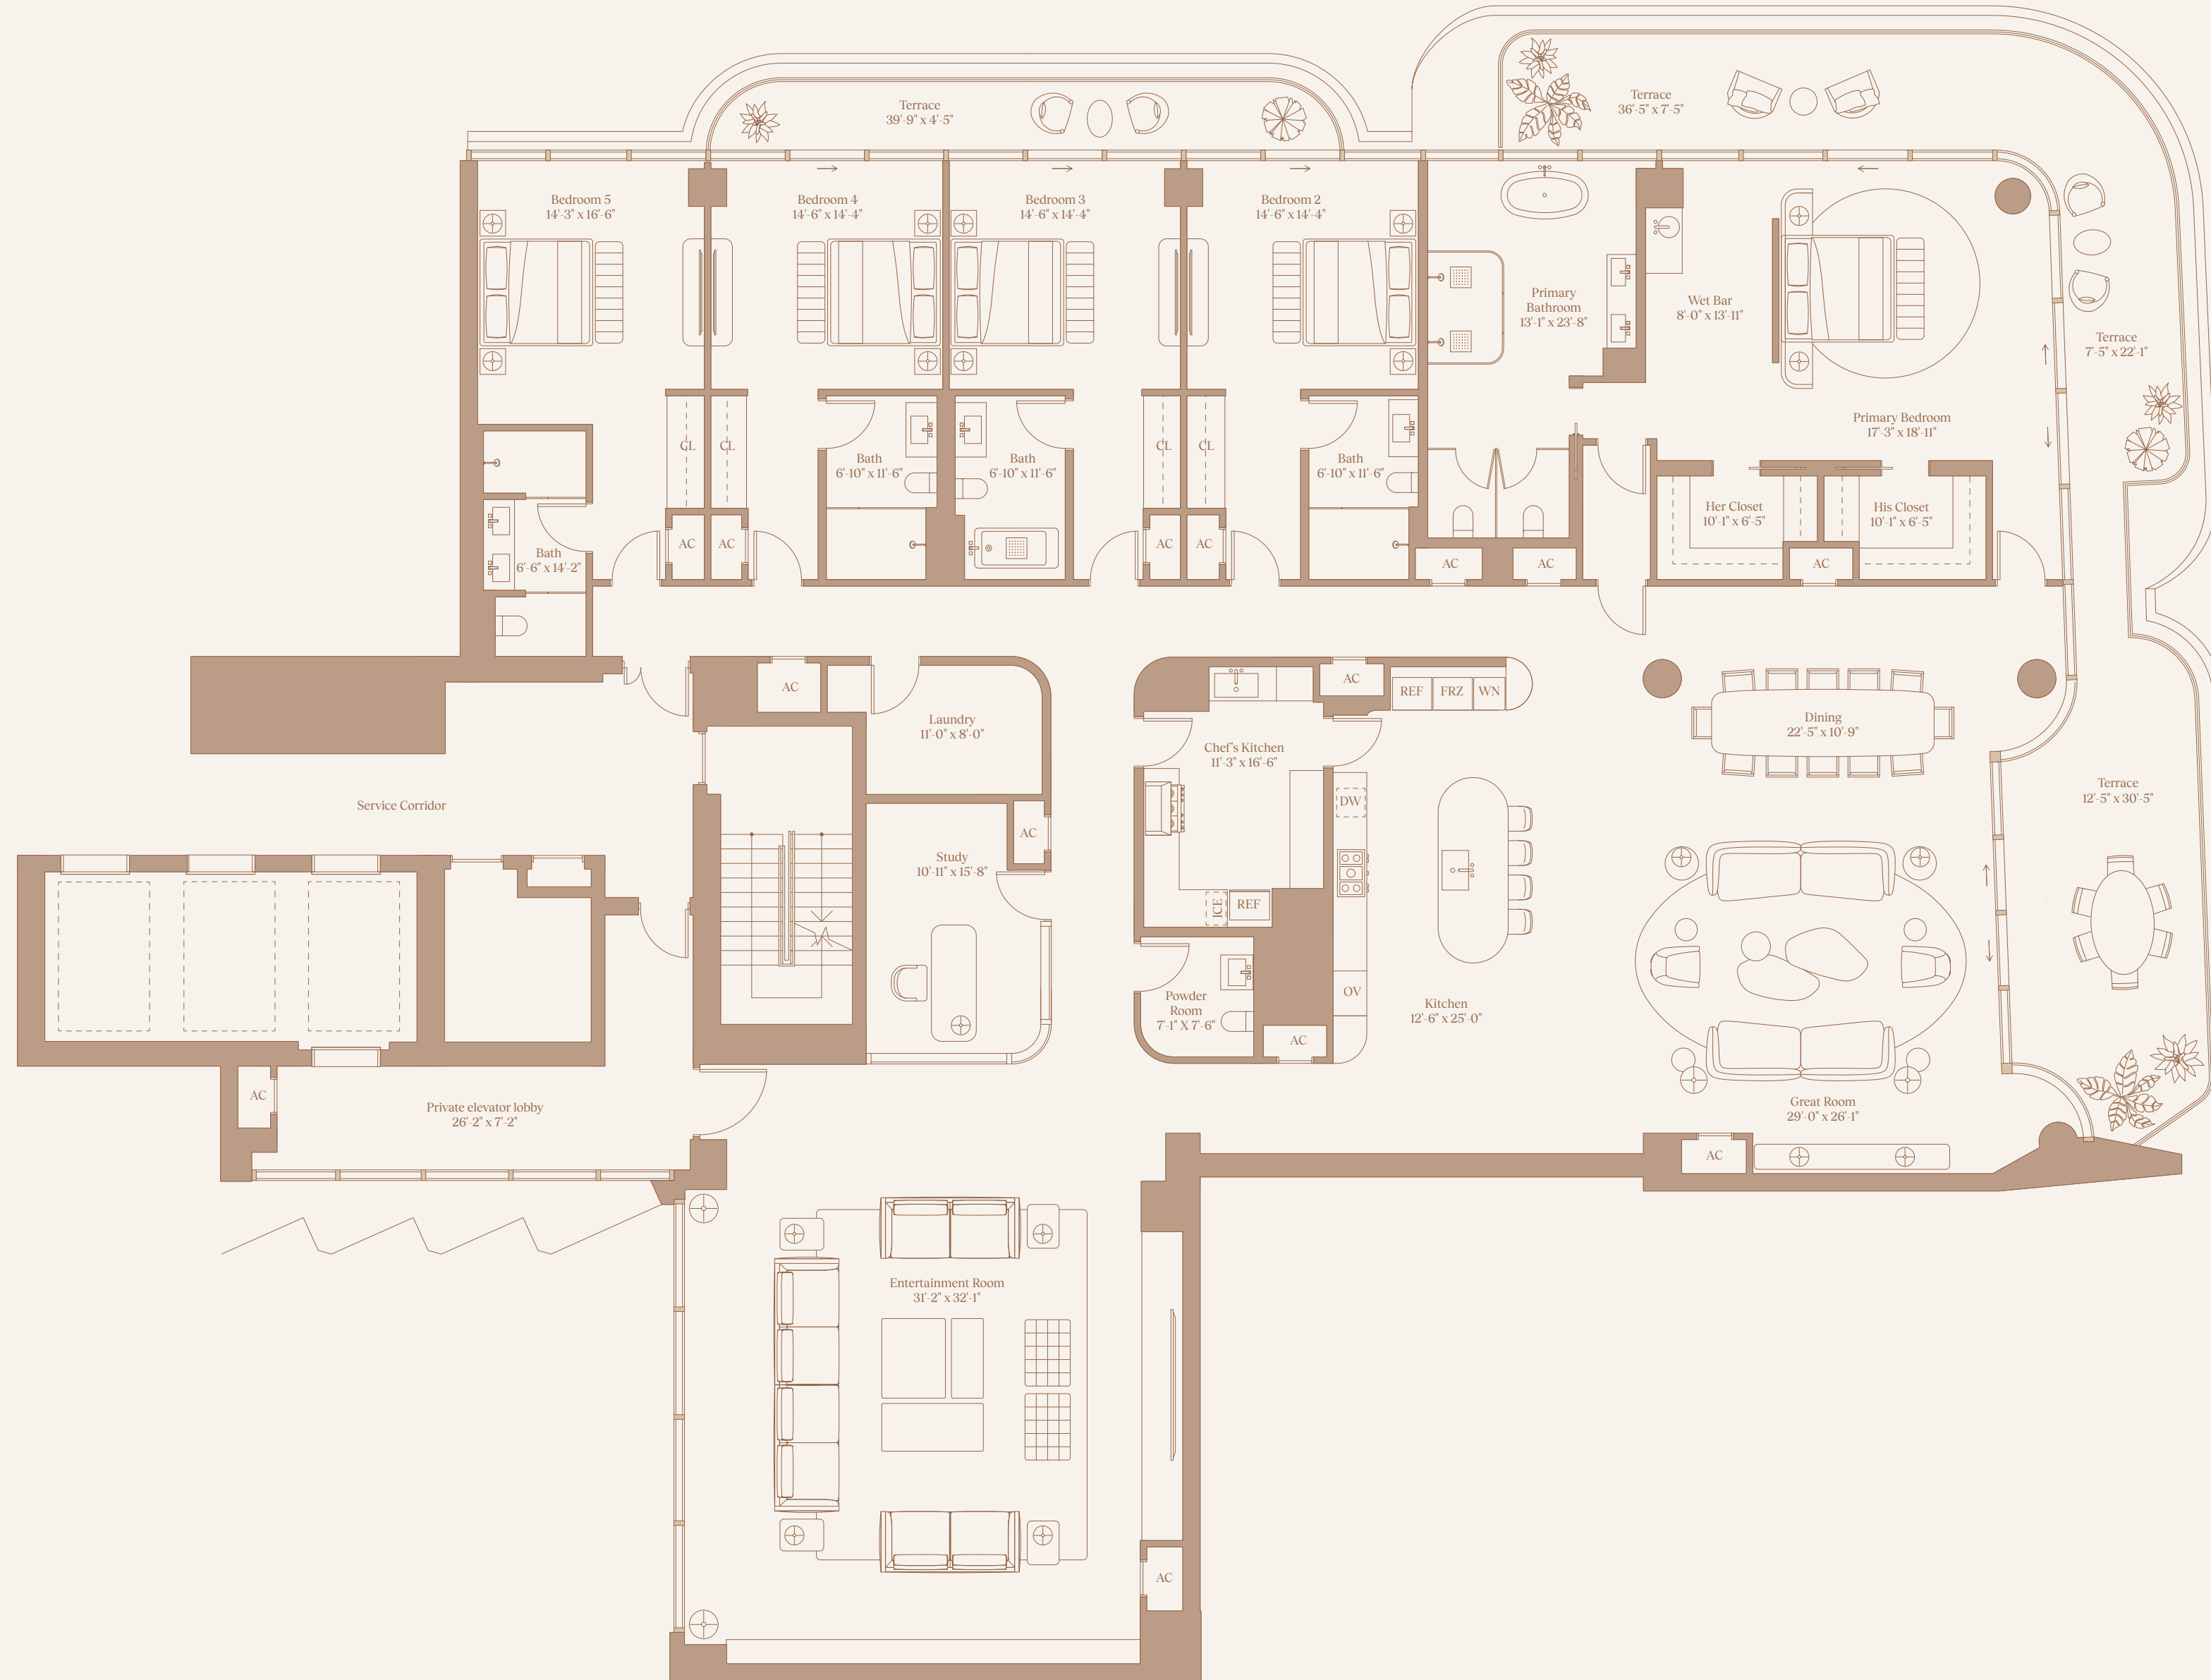

Total Interior
 5,087.80 FT² / 472.67 M²

Total Exterior
 1,075.30 FT² / 99.90 M²

ATLANTIC OCEAN

THE
DELMORE
 SURFSIDE MIAMI

RESIDENCE 501

5 Bedroom
 5.5 Bathroom

Total Interior
 6,924.12 FT² / 643.27 M²

Total Exterior
 1,073.09 FT² / 99.69 M²

Total Exterior

1,533.16 FT² / 142.44 M²

ATLANTIC OCEAN

THE
DELMORE
 SURFSIDE MIAMI

RESIDENCE 702

5 Bedroom
 5.5 Bathroom

Total Interior
 8,723.71 FT² / 810.46 M²

Total Exterior
 1,695.48 FT² / 157.52 M²

ATLANTIC OCEAN

RESIDENCE 803

4 Bedroom

4.5 Bathroom

Total Interior
 5,087.80 FT² / 472.67 M²

Total Exterior
 948.97 FT² / 88.16 M²

ATLANTIC OCEAN

THE
DELMORE
 SURFSIDE MIAMI

RESIDENCE 901

5 Bedroom
 5.5 Bathroom

Total Interior
 7,027.45 FT² / 652.87 M²

Total Exterior
 1,050.72 FT² / 97.62 M²

COLLINS AVE

OCEAN

ATLANTIC OCEAN

RESIDENCE 904