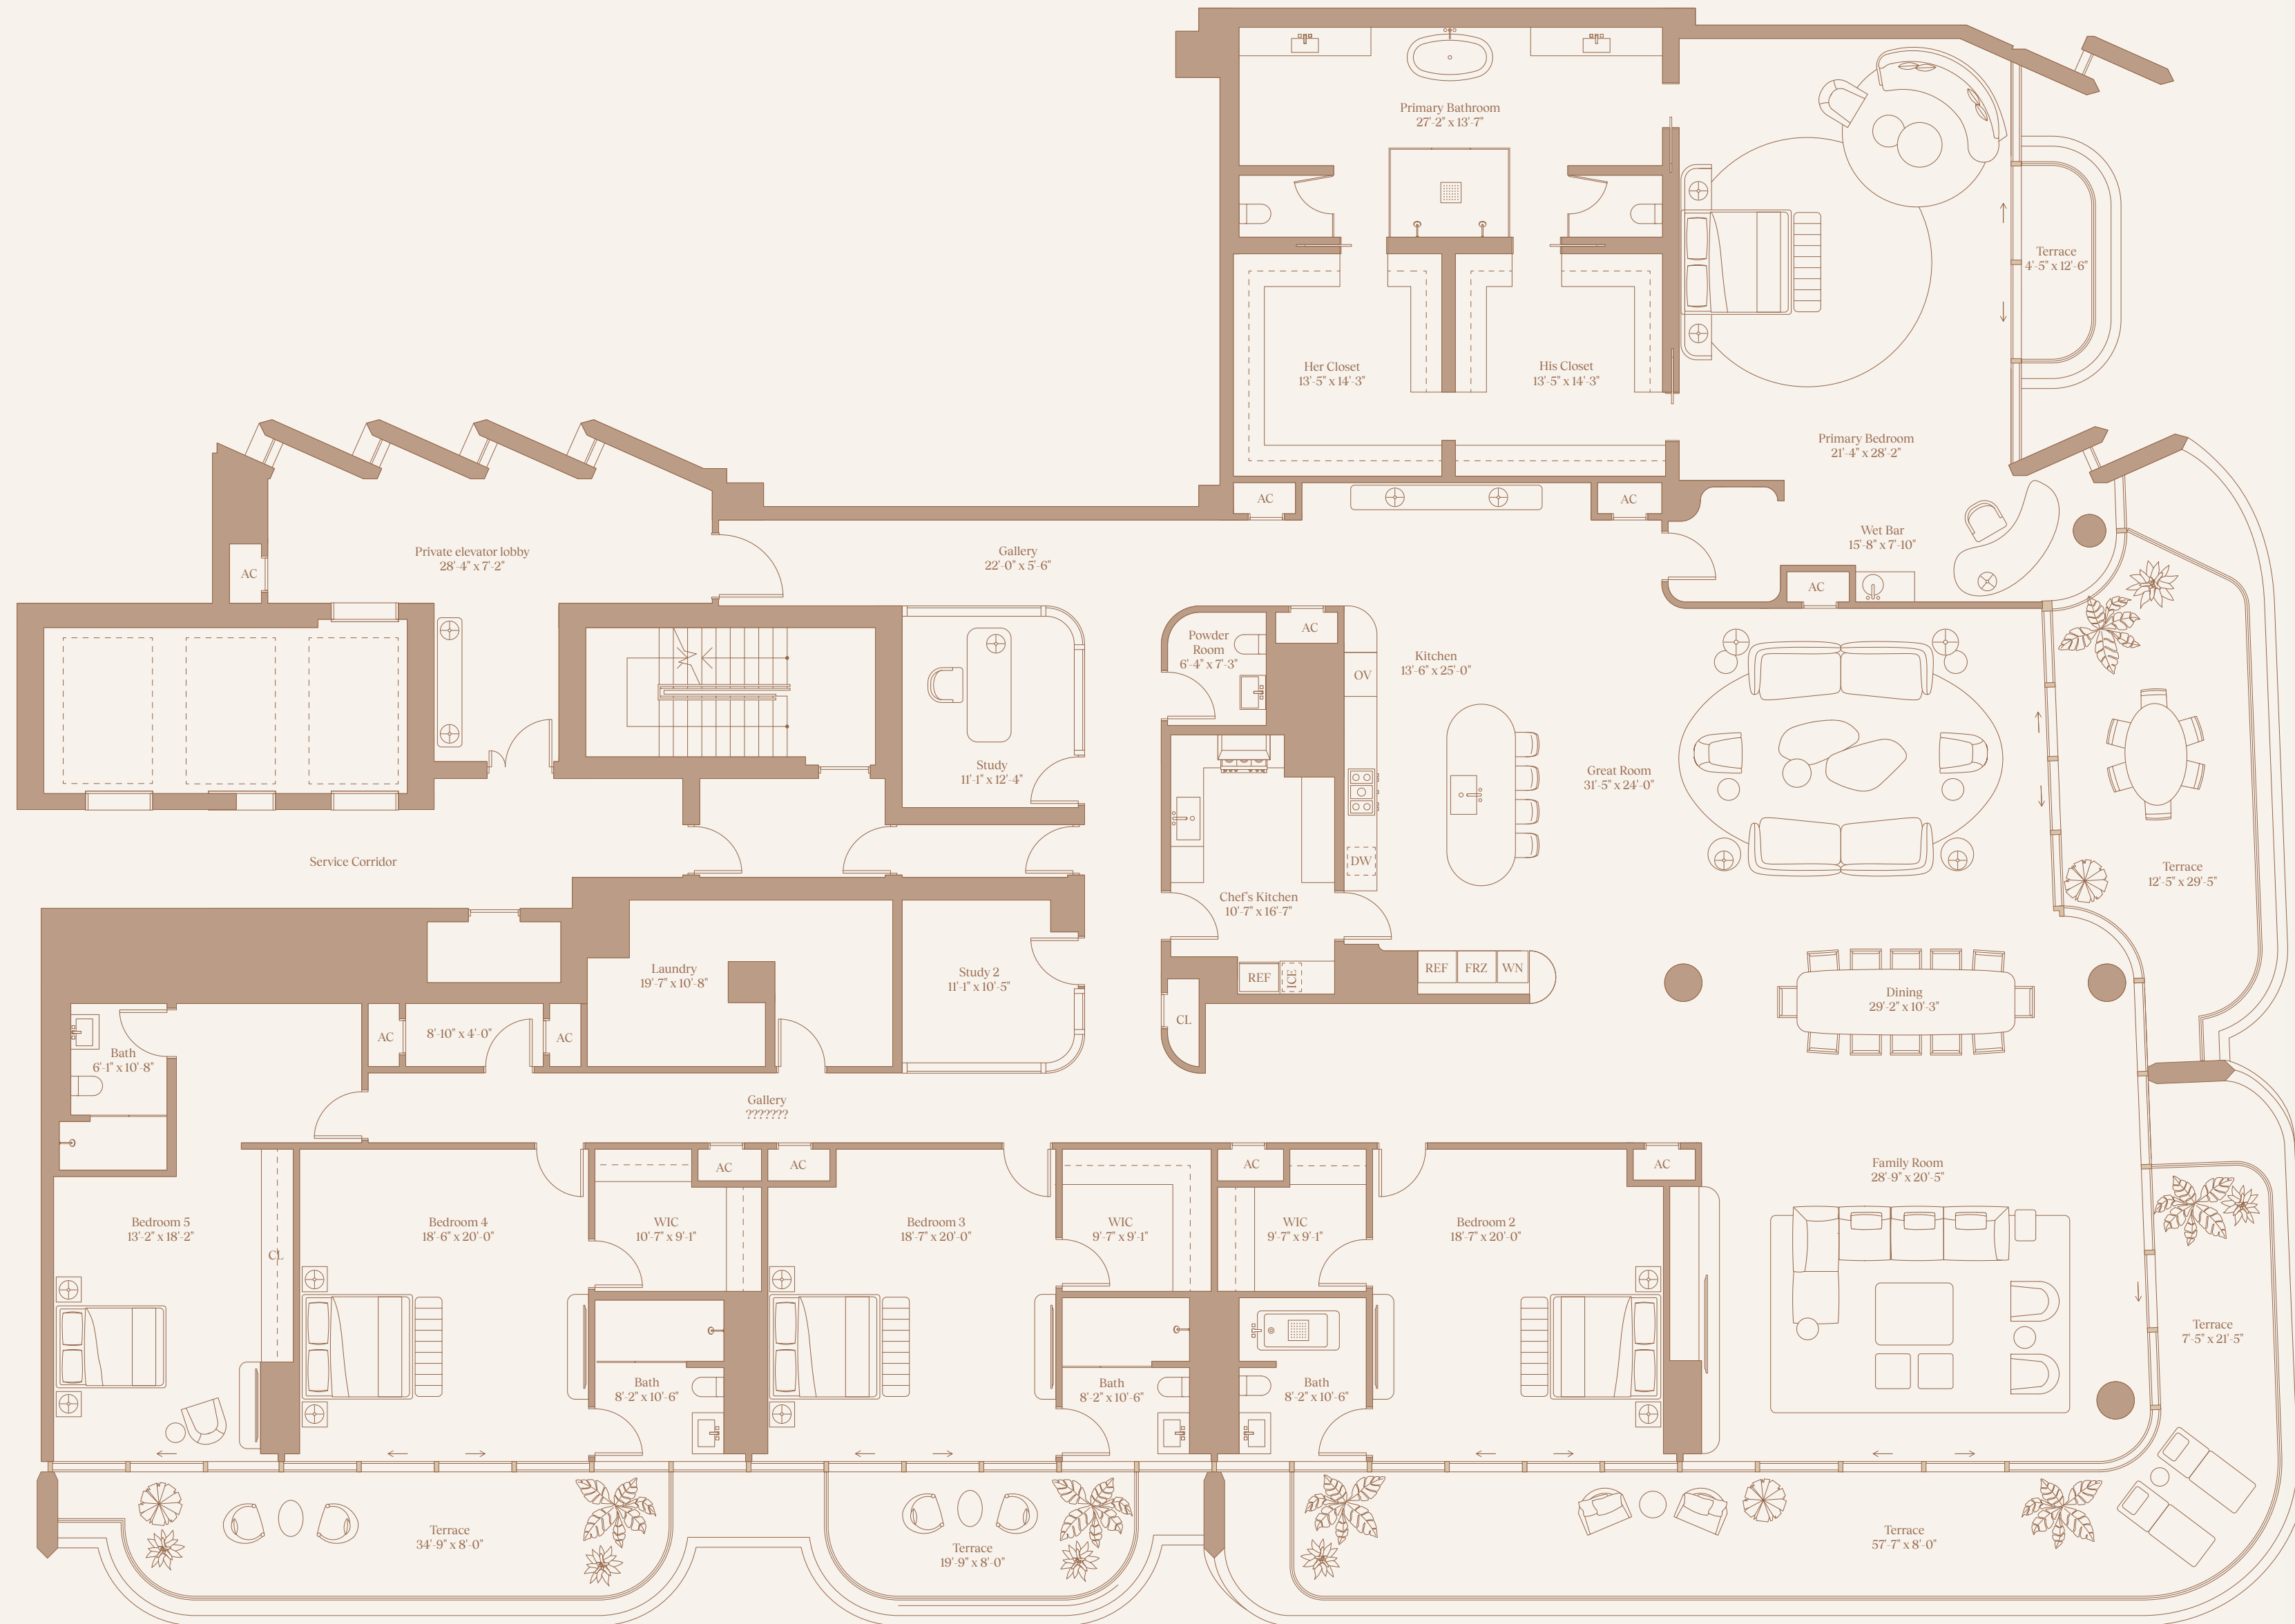

Total Interior
 5,087.80 FT² / 472.67 M²

Total Exterior
 1,075.30 FT² / 99.90 M²

ATLANTIC OCEAN

THE
DELMORE
 SURFSIDE MIAMI

RESIDENCE 501

5 Bedroom
 5.5 Bathroom

Total Interior
 6,924.12 FT² / 643.27 M²

Total Exterior
 1,073.09 FT² / 99.69 M²

COLLINS AVE

OCEAN

ATLANTIC OCEAN

RESIDENCE 604

4 Bedroom

4.5 Bathroom

Total Interior

6,110.57 FT² / 567.69 M²

Total Exterior

1,533.16 FT² / 142.44 M²

ATLANTIC OCEAN

THE
DELMORE
 SURFSIDE MIAMI

RESIDENCE 702

5 Bedroom
 5.5 Bathroom

Total Interior
 8,723.71 FT² / 810.46 M²

Total Exterior
 1,695.48 FT² / 157.52 M²

ATLANTIC OCEAN

RESIDENCE 803

4 Bedroom

4.5 Bathroom

Total Interior
 5,087.80 FT² / 472.67 M²

Total Exterior
 948.97 FT² / 88.16 M²

ATLANTIC OCEAN

THE
DELMORE
 SURFSIDE MIAMI