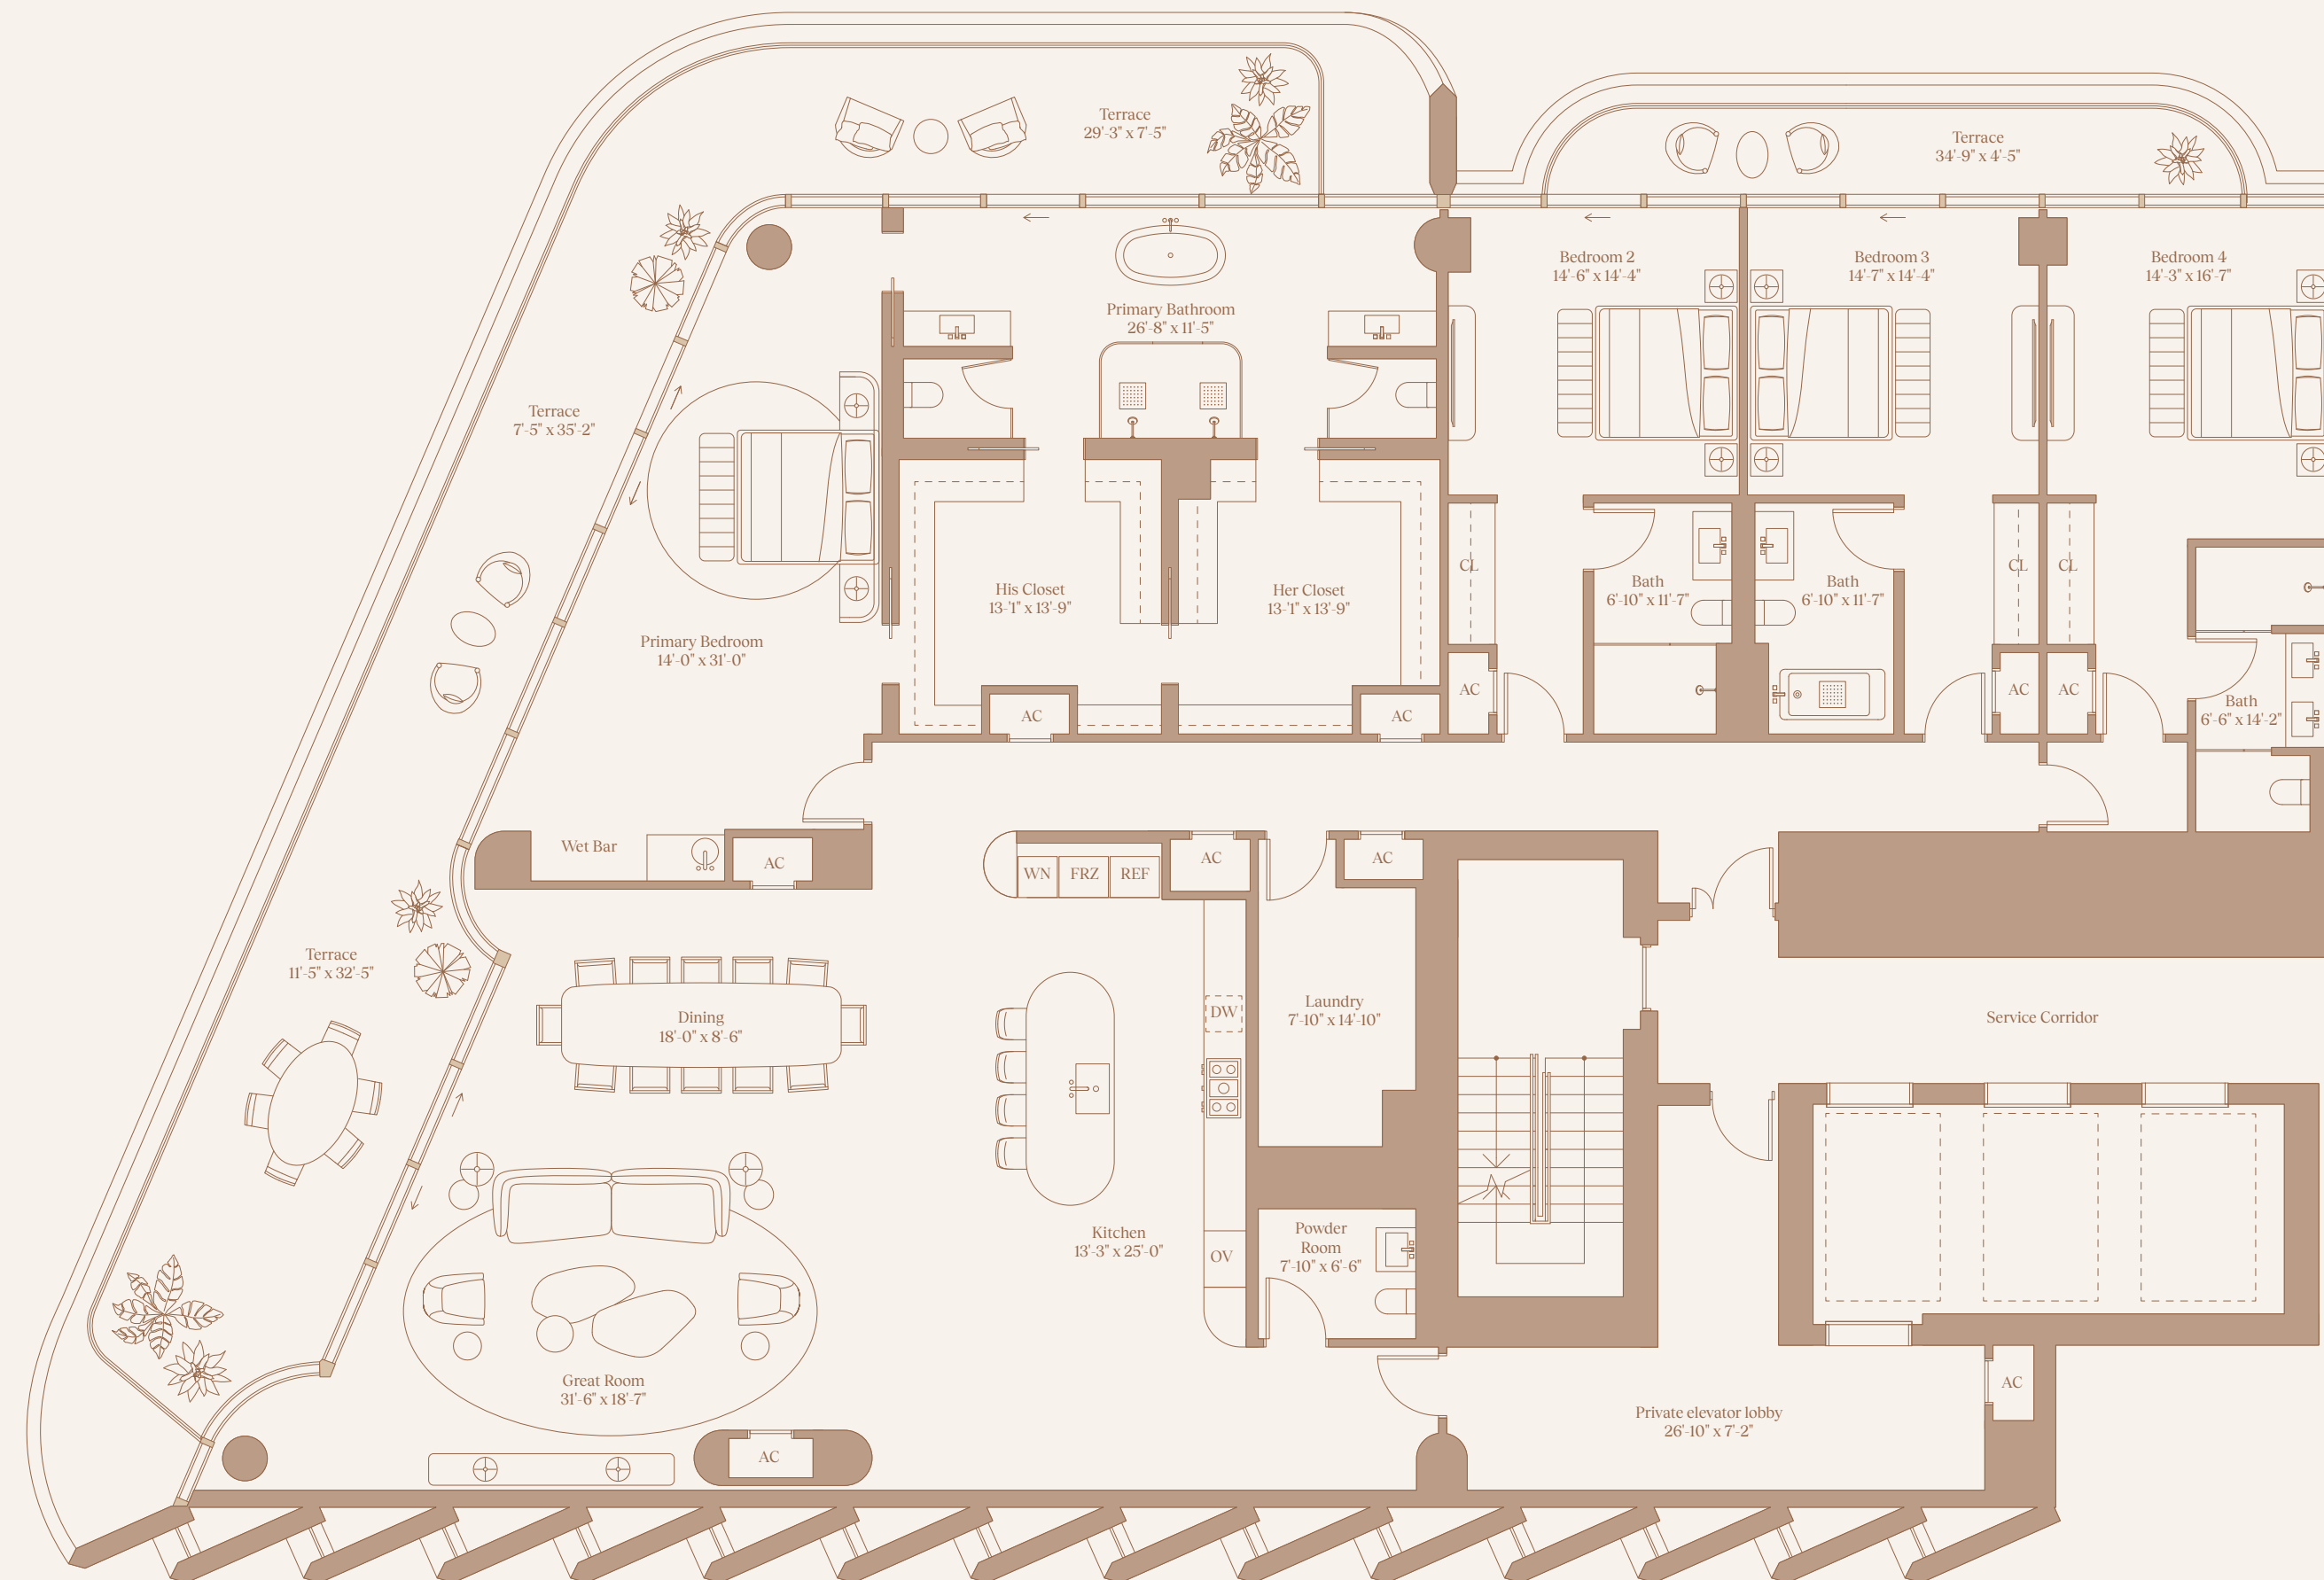

ATLANTIC OCEAN

RESIDENCE 803

4 Bedroom

4.5 Bathroom

Total Interior
 5,087.80 FT² / 472.67 M²

Total Exterior
 948.97 FT² / 88.16 M²

ATLANTIC OCEAN

THE
DELMORE
 SURFSIDE MIAMI

RESIDENCE 901

5 Bedroom
 5.5 Bathroom

Total Interior
 7,027.45 FT² / 652.87 M²

Total Exterior
 1,050.72 FT² / 97.62 M²

COLLINS AVE

OCEAN

ATLANTIC OCEAN

RESIDENCE 904