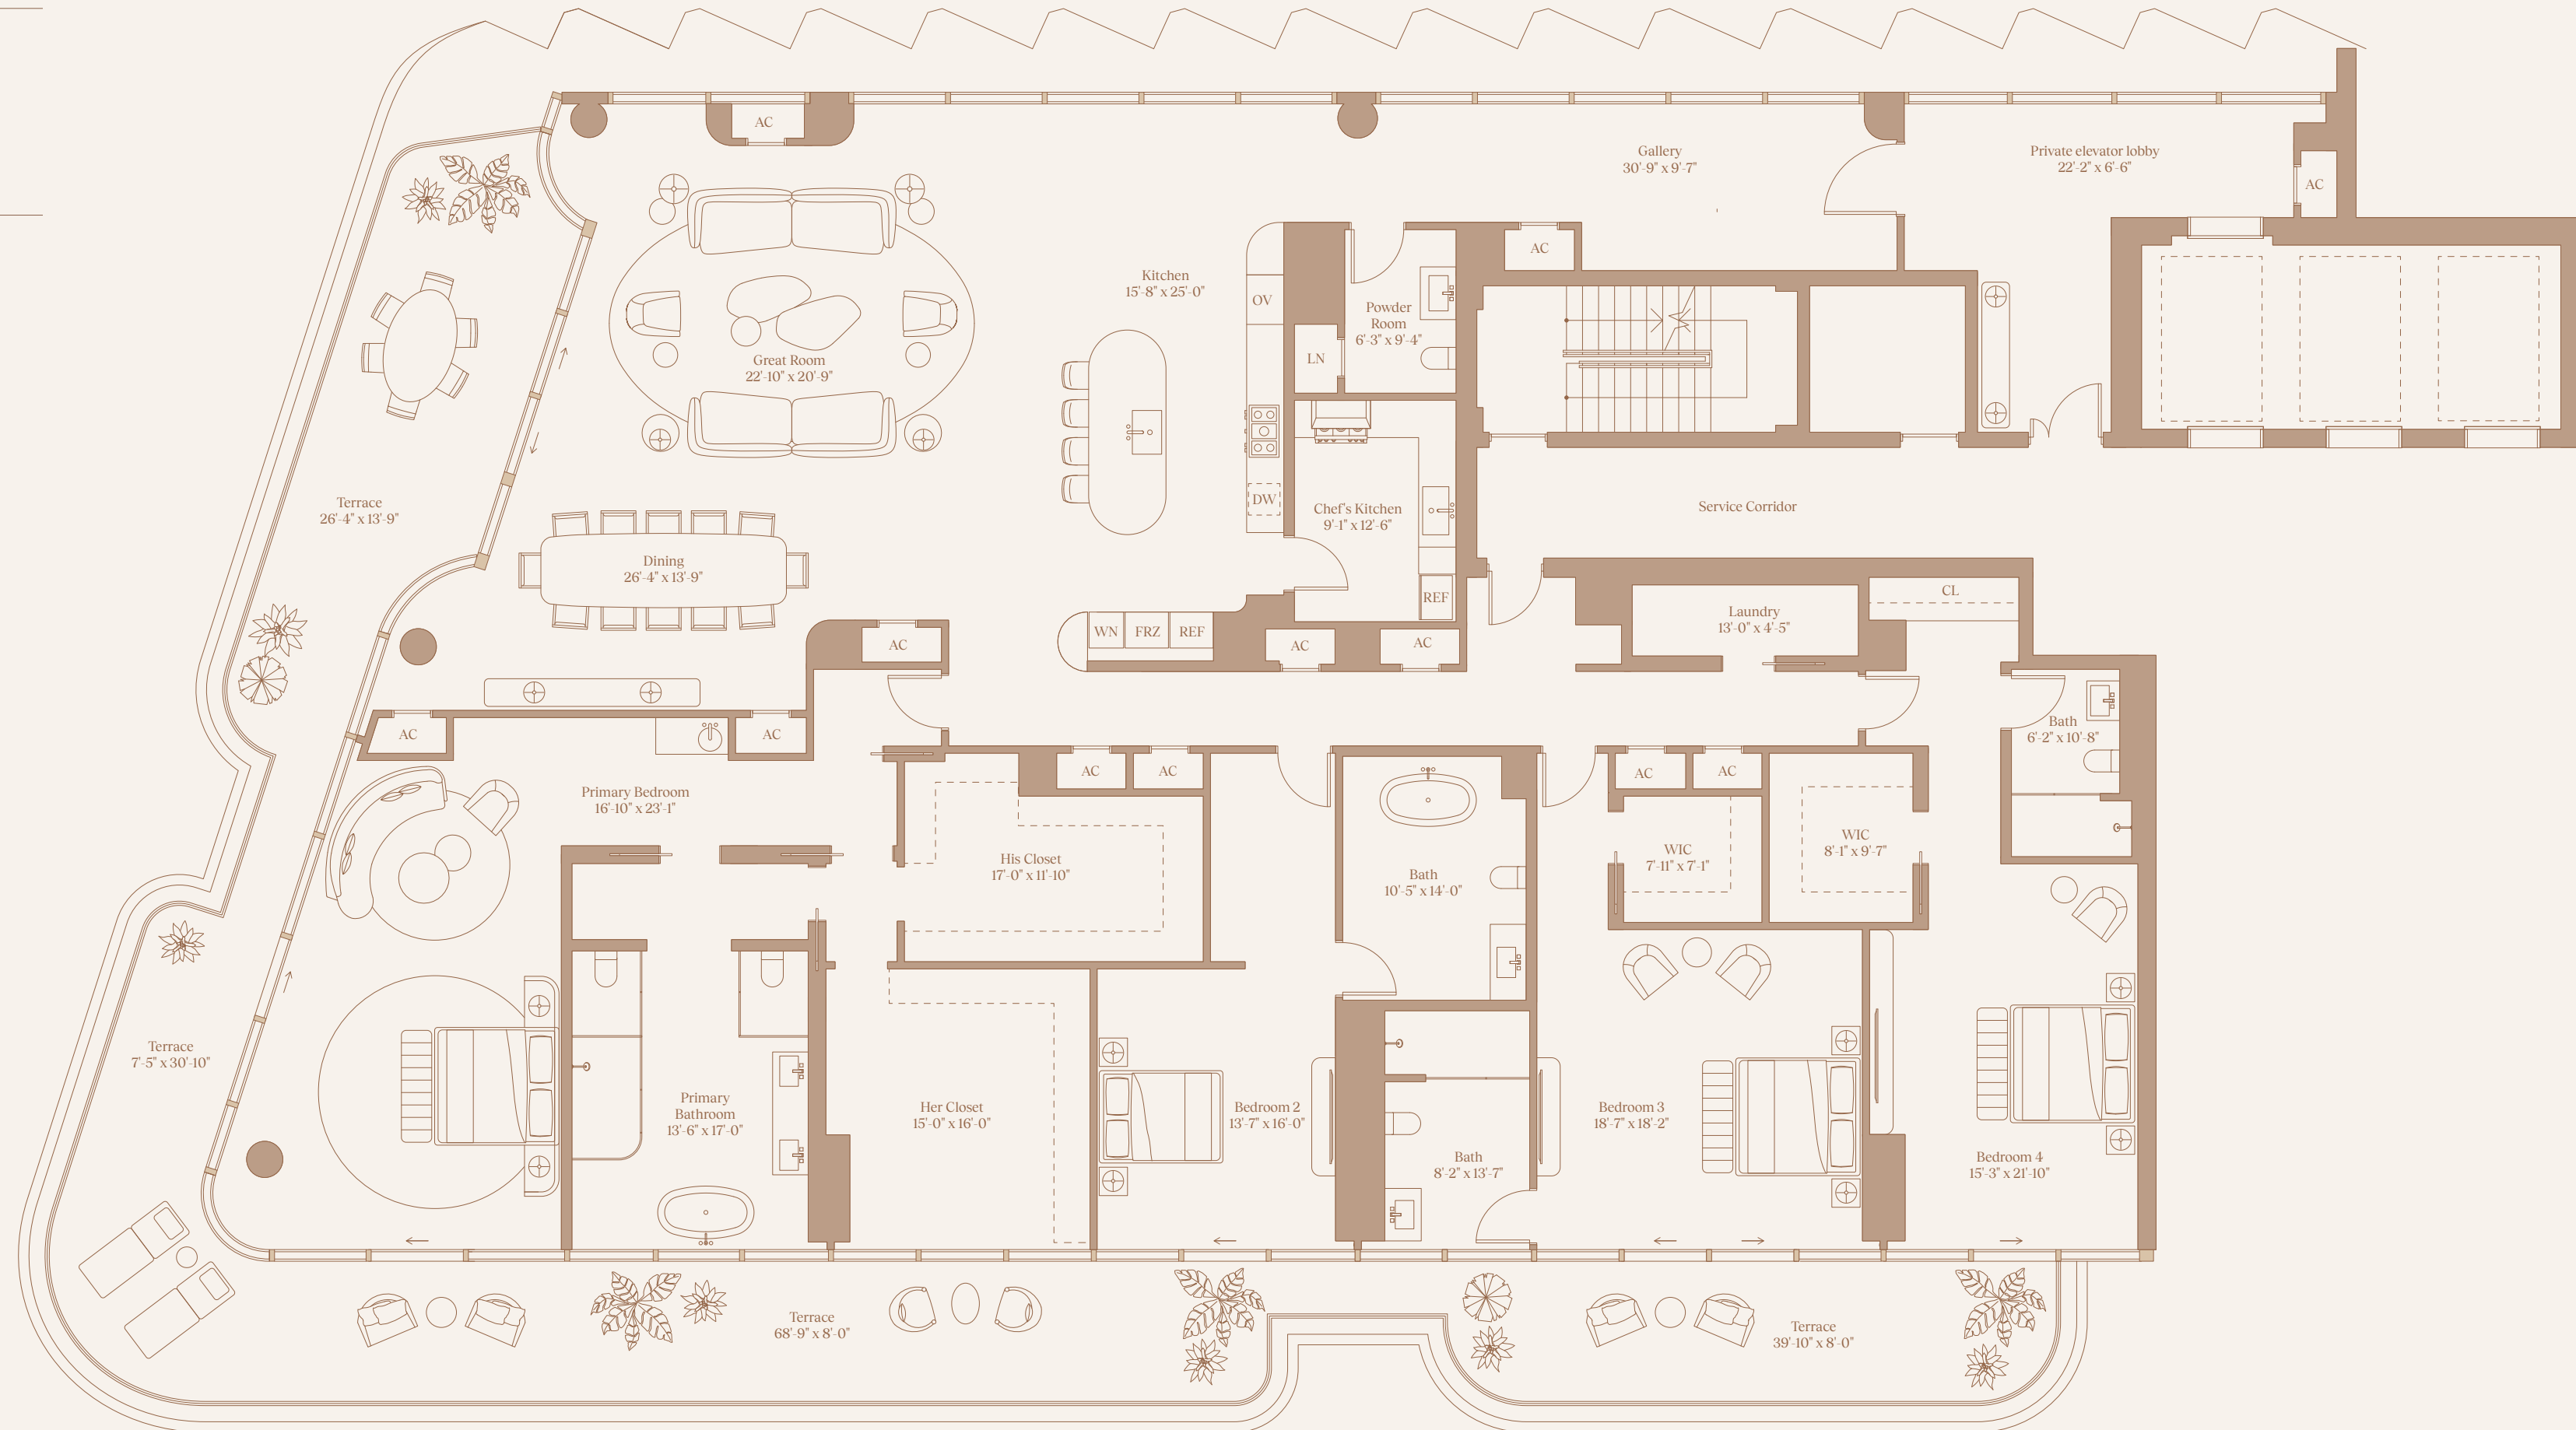

Total Interior
 5,087.80 FT² / 472.67 M²

Total Exterior
 1,075.30 FT² / 99.90 M²

ATLANTIC OCEAN

THE
DELMORE
 SURFSIDE MIAMI

RESIDENCE 501

5 Bedroom
 5.5 Bathroom

Total Interior
 6,924.12 FT² / 643.27 M²

Total Exterior
 1,073.09 FT² / 99.69 M²

COLLINS AVE

OCEAN

ATLANTIC OCEAN

RESIDENCE 604

4 Bedroom

4.5 Bathroom

Total Interior

6,110.57 FT² / 567.69 M²

Total Exterior

1,533.16 FT² / 142.44 M²

ATLANTIC OCEAN

THE
DELMORE
 SURFSIDE MIAMI

RESIDENCE 702

5 Bedroom
 5.5 Bathroom

Total Interior
 8,723.71 FT² / 810.46 M²

Total Exterior
 1,695.48 FT² / 157.52 M²

ATLANTIC OCEAN

RESIDENCE 803

4 Bedroom

4.5 Bathroom

Total Interior
 5,087.80 FT² / 472.67 M²

Total Exterior
 948.97 FT² / 88.16 M²

ATLANTIC OCEAN

THE
DELMORE
 SURFSIDE MIAMI